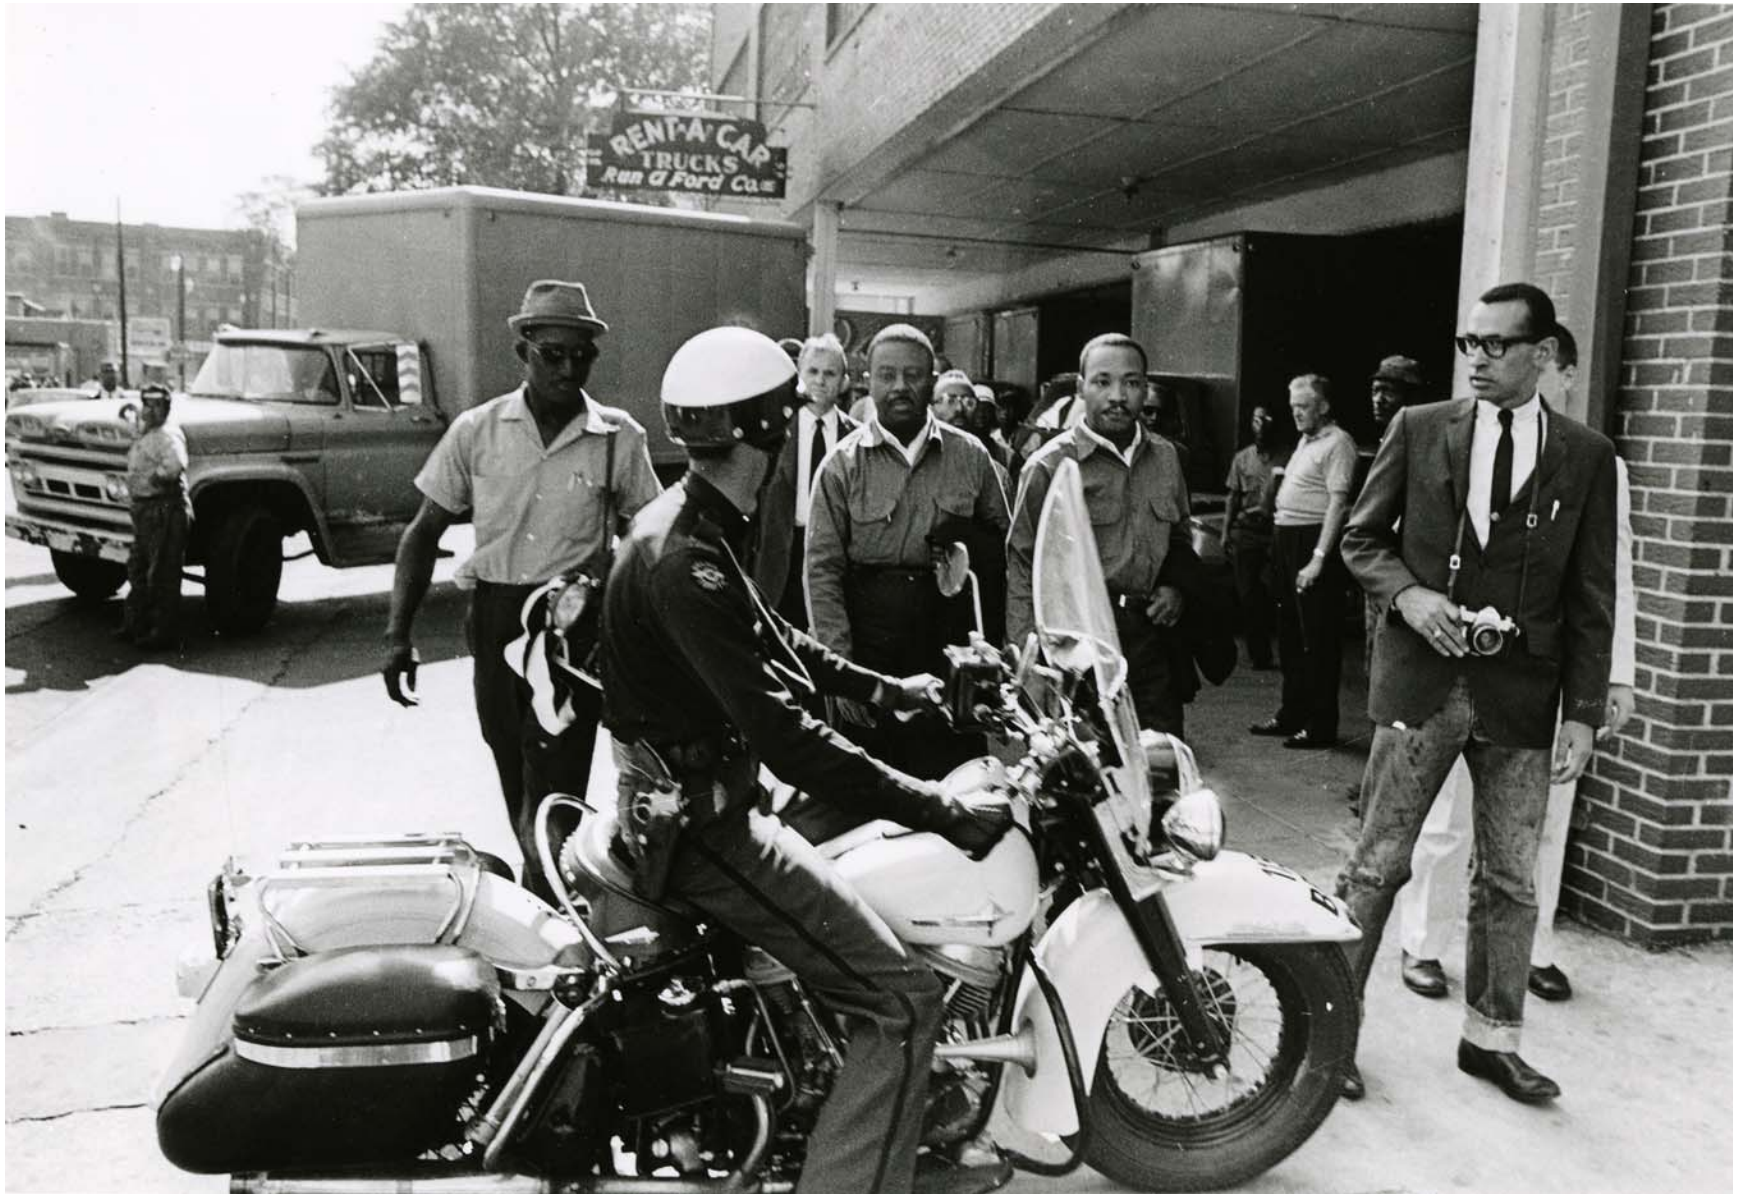

Photo of Martin Luther King, Jr. and Ralph Abernathy, Birmingham, Ala.,
4/12/1963

AP/Wide World Photos
630412-003

Photo of Ralph Abernathy and Martin Luther King, Jr., Birmingham, Ala.,
4/13/1963

AP/Wide World Photos
630413-001

Photo of Martin Luther King, Jr. and Ralph Abernathy, Birmingham, Ala.,
4/12/1963

AP/Wide World Photos
630412-004

(BM6) BIRMINGHAM, Ala., April 12--OFF TO JAIL--Integration leaders Rev. Ralph D. Abernathy, left, and Rev. Martin Luther King, right, are taken in tow by a policeman as they led a line of demonstrators into the business section of Birmingham, Ala. today. They were jailed along with dozens of others. The marchers wore old clothes to dramatize a store boycott during the Easter season. (AP Wirephoto) (JL61730stf-hc) See AP Wire Story 1963

AP description for Photo of Martin Luther King, Jr. and Ralph Abernathy, Birmingham, Ala., 4/12/1963

630412-004/AP Text